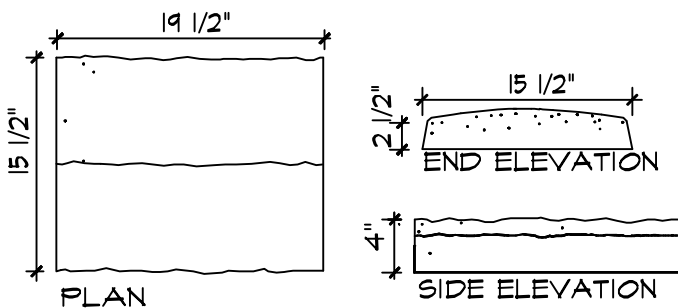

CULTURED STONE®
 16" WIDE FLAGSTONE WALL CAP-STUD WALL

SCALE: 1 1/2" = 1'-0"

COPYRIGHT 2006 Owens Corning

detail is set to display properly using
 Architxt.shx font

csd_wc_16capwd_f
 issued 04/21/2006

16" WALL CAP PROFILE