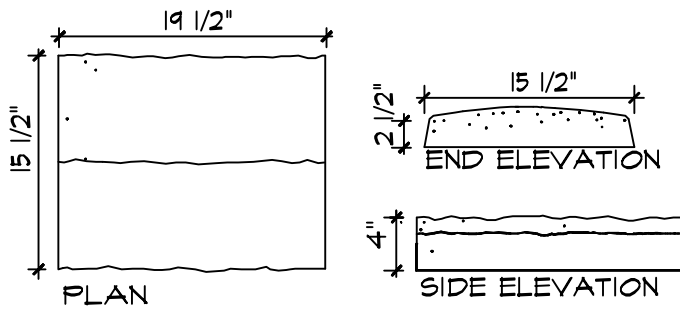

CULTURED STONE® 16" WIDE  
FLAGSTONE WALL CAP - RETAINING WALL

SCALE: 1 1/2" = 1'-0"

COPYRIGHT 2006 Owens Corning

detail is set to display properly using  
Architxt.shx font

csd\_wc\_16capret\_f  
issued 04/21/2006

16" WALL CAP PROFILE