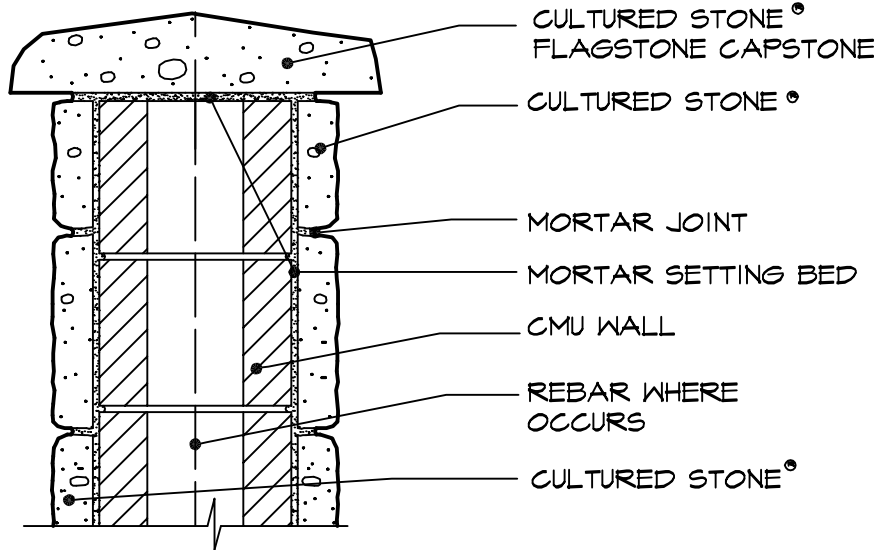

CENTER CAP ON
FINISHED WALL

CULTURED STONE®

16" WIDE FLAGSTONE WALL CAP-CMU WALL

SCALE: 1 1/2" = 1'-0"

COPYRIGHT 2006 Owens Corning

detail is set to display properly using
Architxt.shx font

csd_wc_16capcmu_f
issued 04/21/2006

16" WALL CAP PROFILE