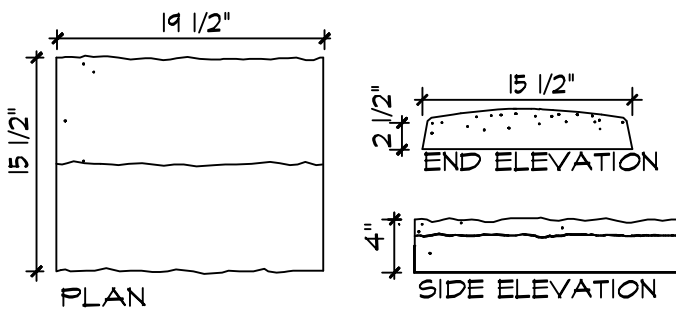

CENTER CAP ON
FINISHED WALL

CULTURED STONE®

16" WIDE FLAGSTONE WALL CAP-CMU WALL

SCALE: 1 1/2" = 1'-0"

COPYRIGHT 2006 Owens Corning

detail is set to display properly using
Architxt.shx font

csd_wc_16capcmu_f
issued 04/21/2006

16" WALL CAP PROFILE