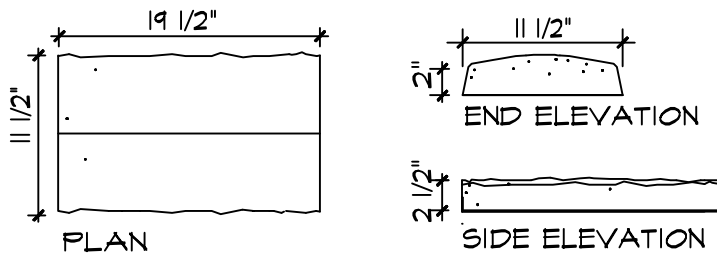

CULTURED STONE®  
12" WIDE CHISELED WALL CAP-STUD WALL

SCALE: 1 1/2" = 1'-0"

COPYRIGHT 2006 Owens Corning

detail is set to display properly using  
Architxt.shx font

csd\_wc\_12capwd\_c  
issued 04/21/2006

12" WALL CAP PROFILE