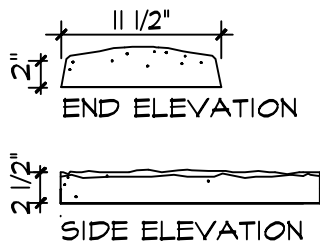

CULTURED STONE® 12" WIDE
FLAGSTONE WALL CAP - RETAINING WALL

SCALE: 1 1/2" = 1'-0"

COPYRIGHT 2006 Owens Corning

detail is set to display properly using
Architxt.shx font

csd_wc_12capret_f
issued 04/21/2006

12" WALL CAP PROFILE